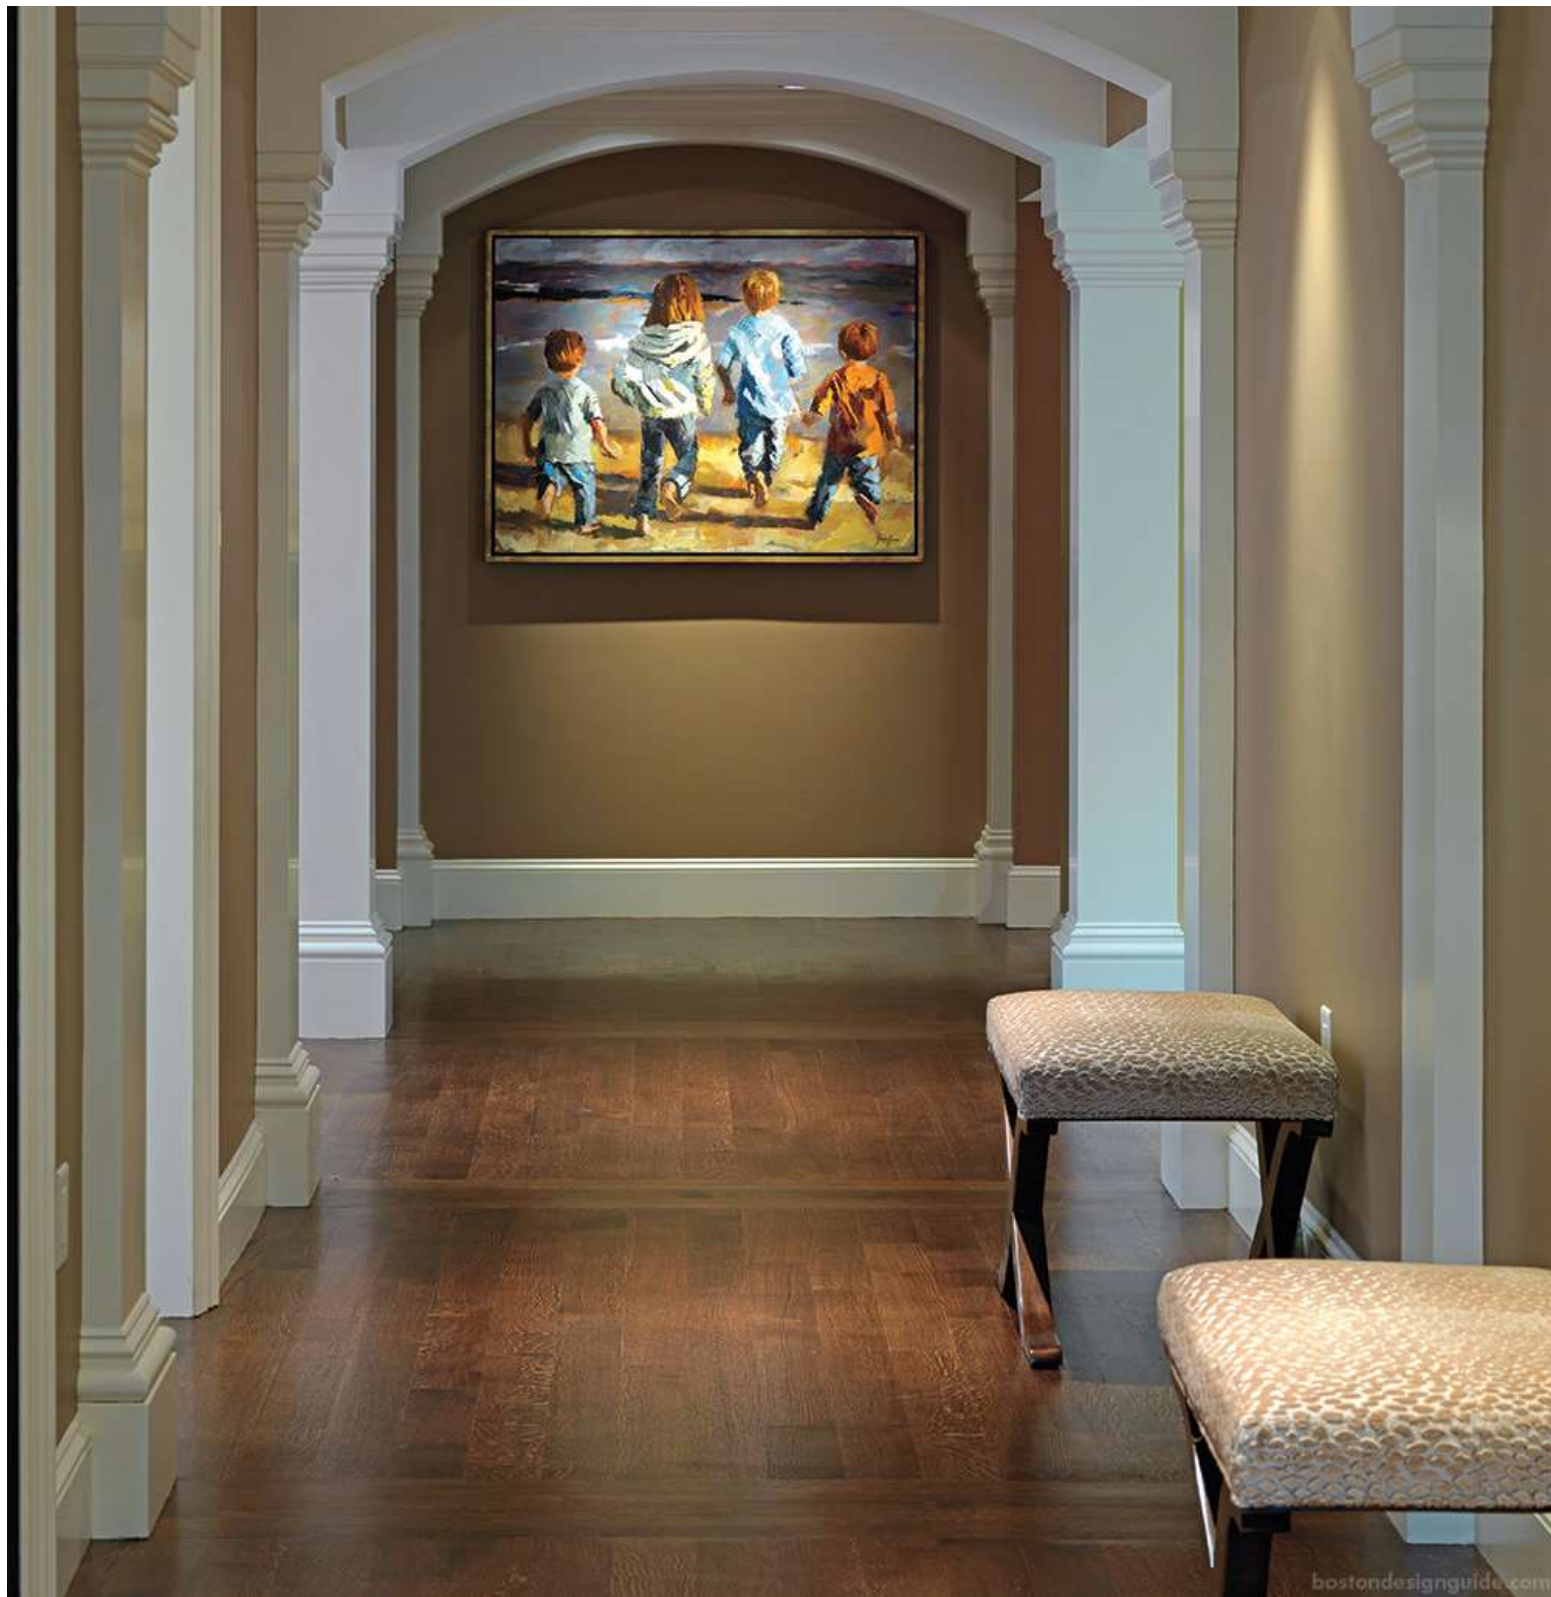

BDG

BOSTON DESIGN GUIDE (L)

[_ (https://www.facebook.com/BostonDesignGuide)](https://www.facebook.com/BostonDesignGuide)

[_ (https://www.instagram.com/bostondesignguide/)](https://www.instagram.com/bostondesignguide/)

[_ (https://twitter.com/BostonDesignMag)](https://twitter.com/BostonDesignMag)

[_ (https://www.pinterest.com/bostondesignmag/)](https://www.pinterest.com/bostondesignmag/)

[_ (https://www.youtube.com/user/BostonDesignGuide)](https://www.youtube.com/user/BostonDesignGuide)

bostondesignguide.com

While open and current, the [all-new millwork (https://bostondesignguide.com/directory/stub/kistler-knapp-builders-inc)](https://bostondesignguide.com/directory/stub/kistler-knapp-builders-inc) is also a nod to the past. The architect called for archways at openings and windows throughout the home, bringing grace as well as a hint of ceremony to how the layout unfolds.